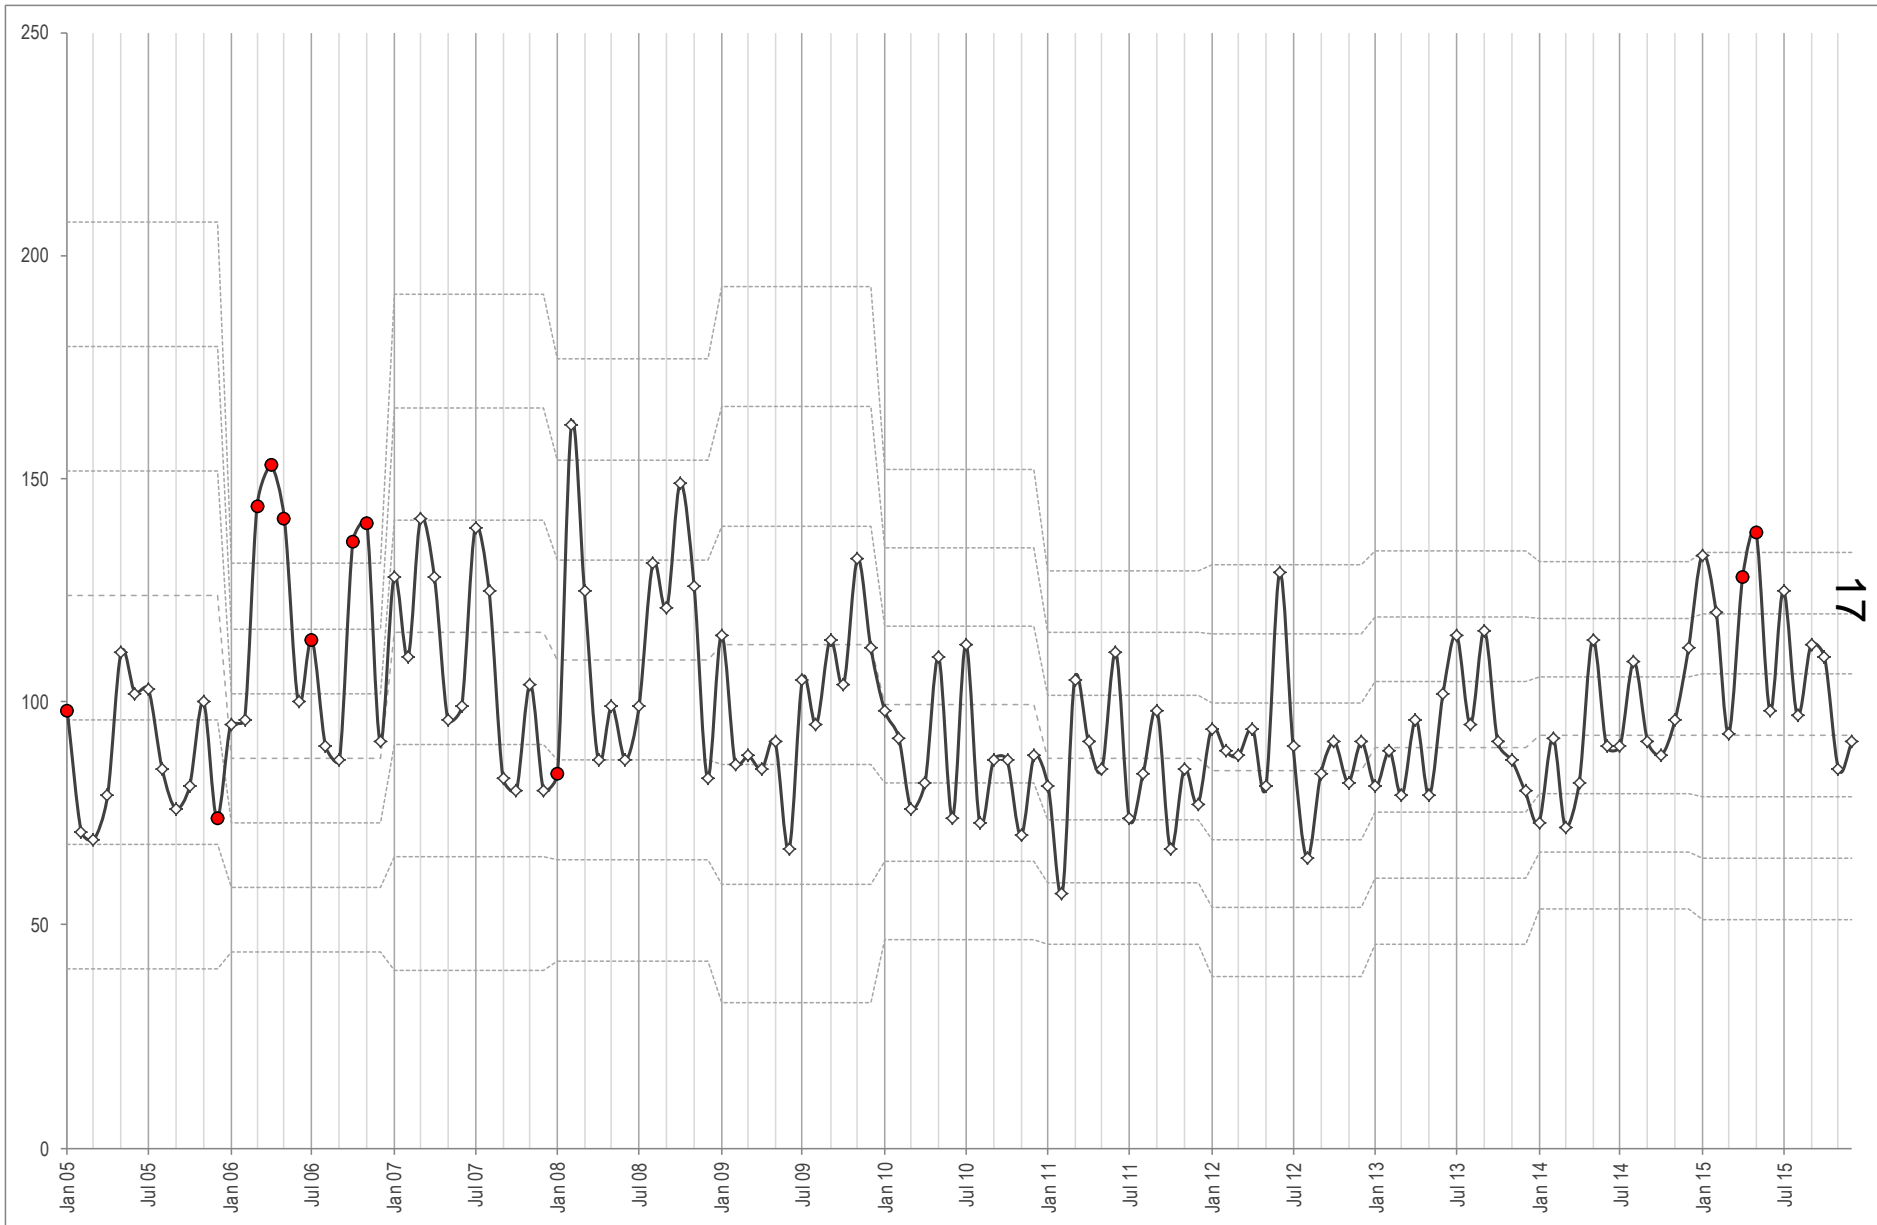

Hinckley & Blaby NPA – Theft from Motor Vehicle

NW Leicestershire NPA – Theft from Motor Vehicle